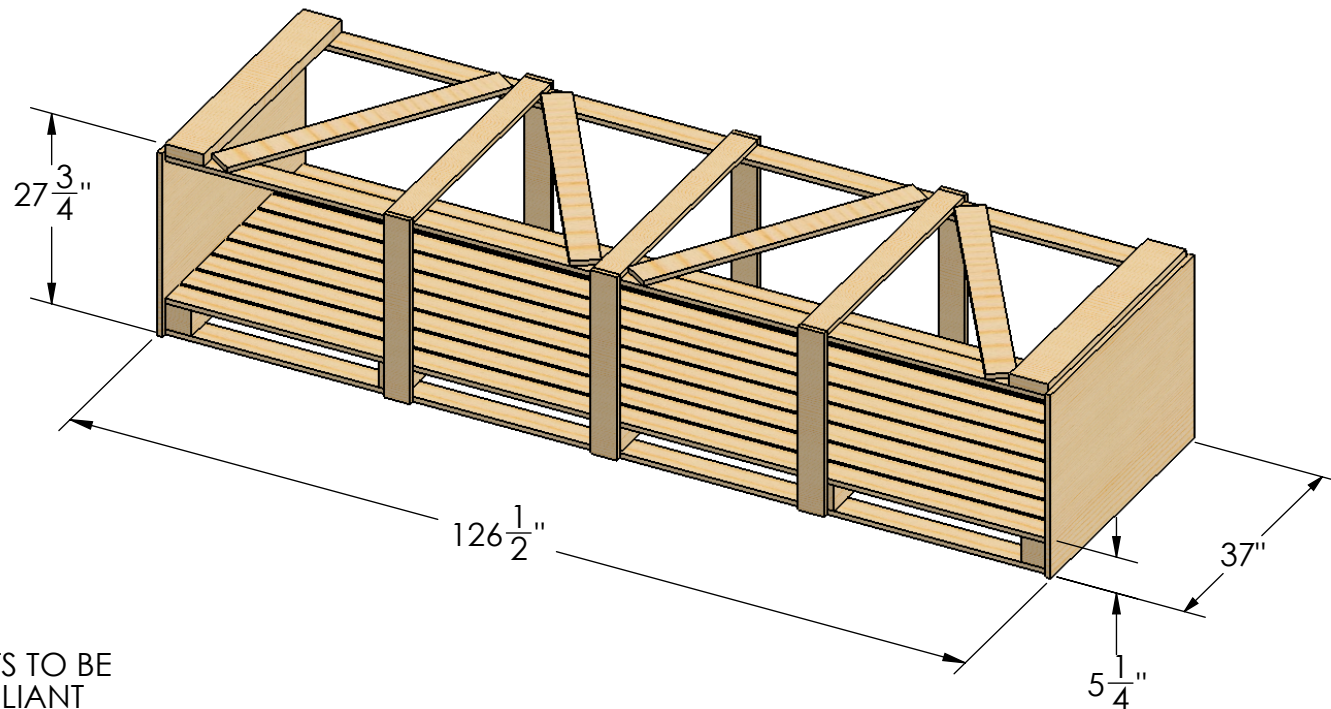

HANLOCK-CAUSEWAY
COMPANY

PALLET IS SHOWN AT MAX HEIGHT
20 SHEETS OF 1.0" HEX MAT = 27.75"
25 SHEETS OF .75" HEX MAT = 26.50"

EXPORT PALLETS TO BE
ISPM-15 COMPLIANT

HSC-TYPE-HX
www.hanlock.com