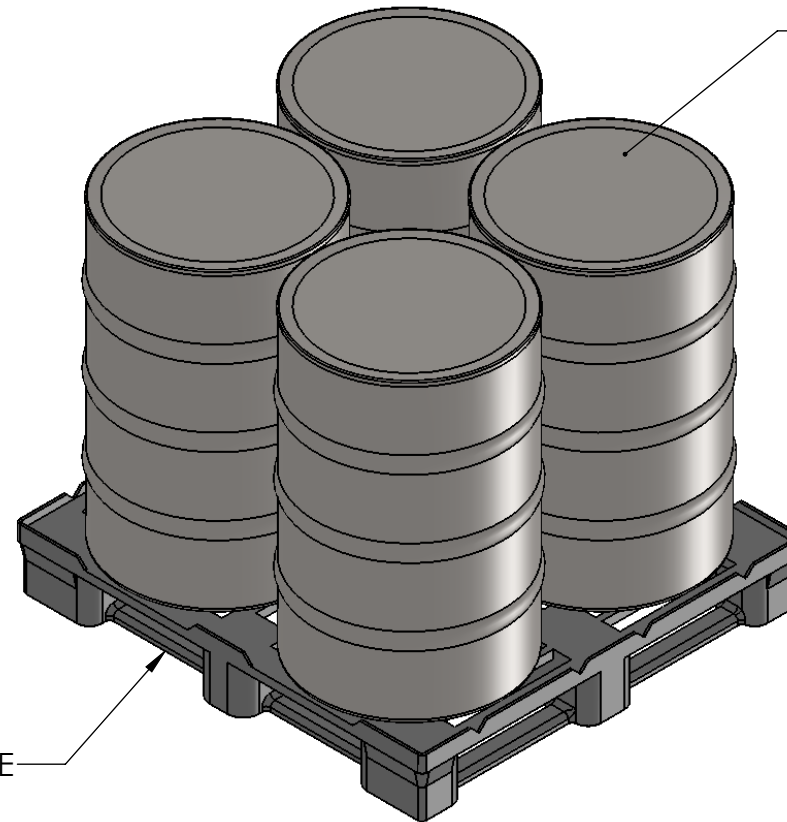

HANLOCK-CAUSEWAY
COMPANY

BARRELS TO BE LINED

FULLY LOADED PLASTIC PALLET
WITH 4 55 GALLON DRUMS
SECURE WITH BANDING
AND SHRINK WRAP

PALLETS:
48" X 45" PLASTIC
4 WAY LOADING AND
STACKABLE FOR STORAGE

WOOD PALLETS MAY BE USED.
ALL EXPORT PALLETS TO BE
ISPM-15 COMPLIANT.